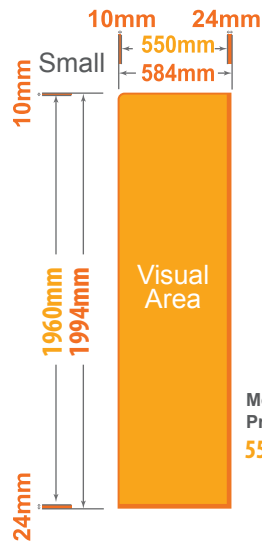

## Rectangle Flag

Single Sided

Double Sided

Model: Mini  
Printable Size(Visual Area)  
450mm(W)x1490mm(H)

Model: Small  
Printable Size(Visual Area)  
550mm(W)x1960mm(H)

Model: Medium  
Printable Size(Visual Area)  
700mm(W)x2450mm(H)

Model: Large  
Printable Size(Visual Area)  
800mm(W)x3550mm(H)

- \* All important text & graphics to be placed within the visual area.
- \* Able to be setup with different bases.
- \* There will be an offset of the images on double sided Rectangle Flags.
- \* All important text & contents to be 15mm away from edges of the flag.

FILE FORMAT : PDF or JPEG (Resolution 150dpi)  
 \*please setup the artwork at print size.(1:1 scale)

TEXT : All fonts used in the artwork must be converted to outlines.

COLOUR MODE : CMYK

Visual Area

Bleeding Area