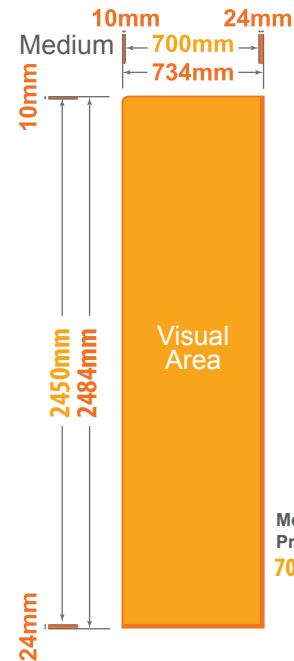

## Rectangle Flag

Single Sided

Double Sided

Model: Mini  
Printable Size(Visual Area)  
450mm(W)x1490mm(H)

Model: Small  
Printable Size(Visual Area)  
550mm(W)x1960mm(H)

Model: Medium  
Printable Size(Visual Area)  
700mm(W)x2450mm(H)

Model: Large  
Printable Size(Visual Area)  
800mm(W)x3550mm(H)

- \* All important text & graphics to be placed within the visual area.
- \* Able to be setup with different bases.
- \* There will be an offset of the images on double sided Rectangle Flags.
- \* All important text & contents to be 15mm away from edges of the flag.

FILE FORMAT : PDF or JPEG (Resolution 150dpi)  
 \*please setup the artwork at print size.(1:1 scale)

TEXT : All fonts used in the artwork must be converted to outlines.

COLOUR MODE : CMYK

Visual Area

Bleeding Area