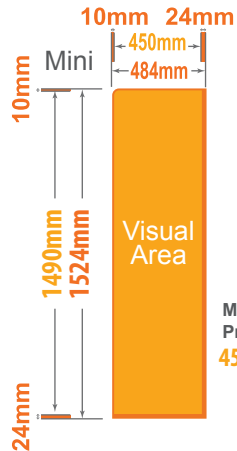

## Rectangle Flag

Single Sided

Double Sided

Model: Mini  
Printable Size(Visual Area)  
450mm(W)x1490mm(H)

Model: Small  
Printable Size(Visual Area)  
550mm(W)x1960mm(H)

Model: Medium  
Printable Size(Visual Area)  
700mm(W)x2450mm(H)

Model: Large  
Printable Size(Visual Area)  
800mm(W)x3550mm(H)

- \* All important text & graphics to be placed within the visual area.
- \* Able to be setup with different bases.
- \* There will be an offset of the images on double sided Rectangle Flags.
- \* All important text & contents to be 15mm away from edges of the flag.

FILE FORMAT : PDF or JPEG (Resolution 150dpi)  
 \*please setup the artwork at print size.(1:1 scale)

TEXT : All fonts used in the artwork must be converted to outlines.

COLOUR MODE : CMYK

Visual Area

Bleeding Area