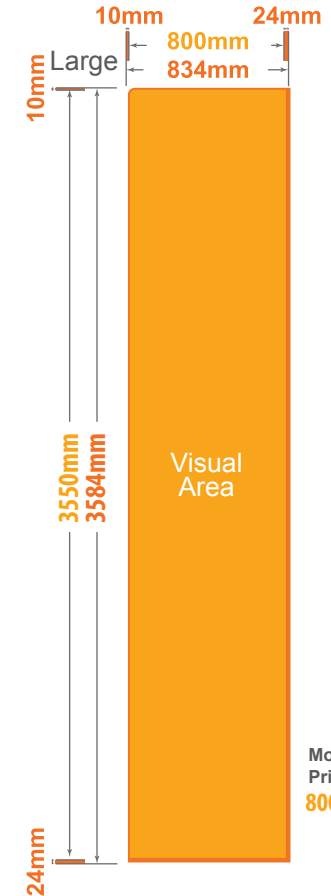

## Rectangle Flag

Single Sided

Double Sided

Model: Mini  
Printable Size(Visual Area)  
450mm(W)x1490mm(H)

Model: Small  
Printable Size(Visual Area)  
550mm(W)x1960mm(H)

Model: Medium  
Printable Size(Visual Area)  
700mm(W)x2450mm(H)

Model: Large  
Printable Size(Visual Area)  
800mm(W)x3550mm(H)

- \* All important text & graphics to be placed within the visual area.
- \* Able to be setup with different bases.
- \* There will be an offset of the images on double sided Rectangle Flags.
- \* All important text & contents to be 15mm away from edges of the flag.

FILE FORMAT : PDF or JPEG (Resolution 150dpi)  
 \*please setup the artwork at print size.(1:1 scale)

TEXT : All fonts used in the artwork must be converted to outlines.

COLOUR MODE : CMYK

Visual Area

Bleeding Area